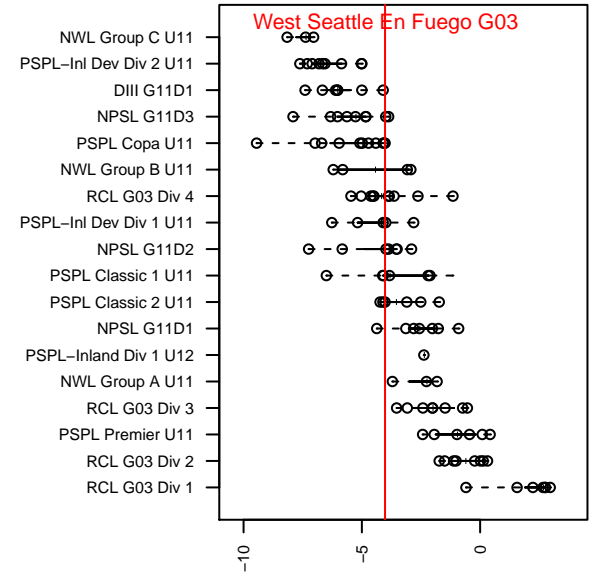

**attack and defense rating
relative to others at age
and all opponents in last 13 months**